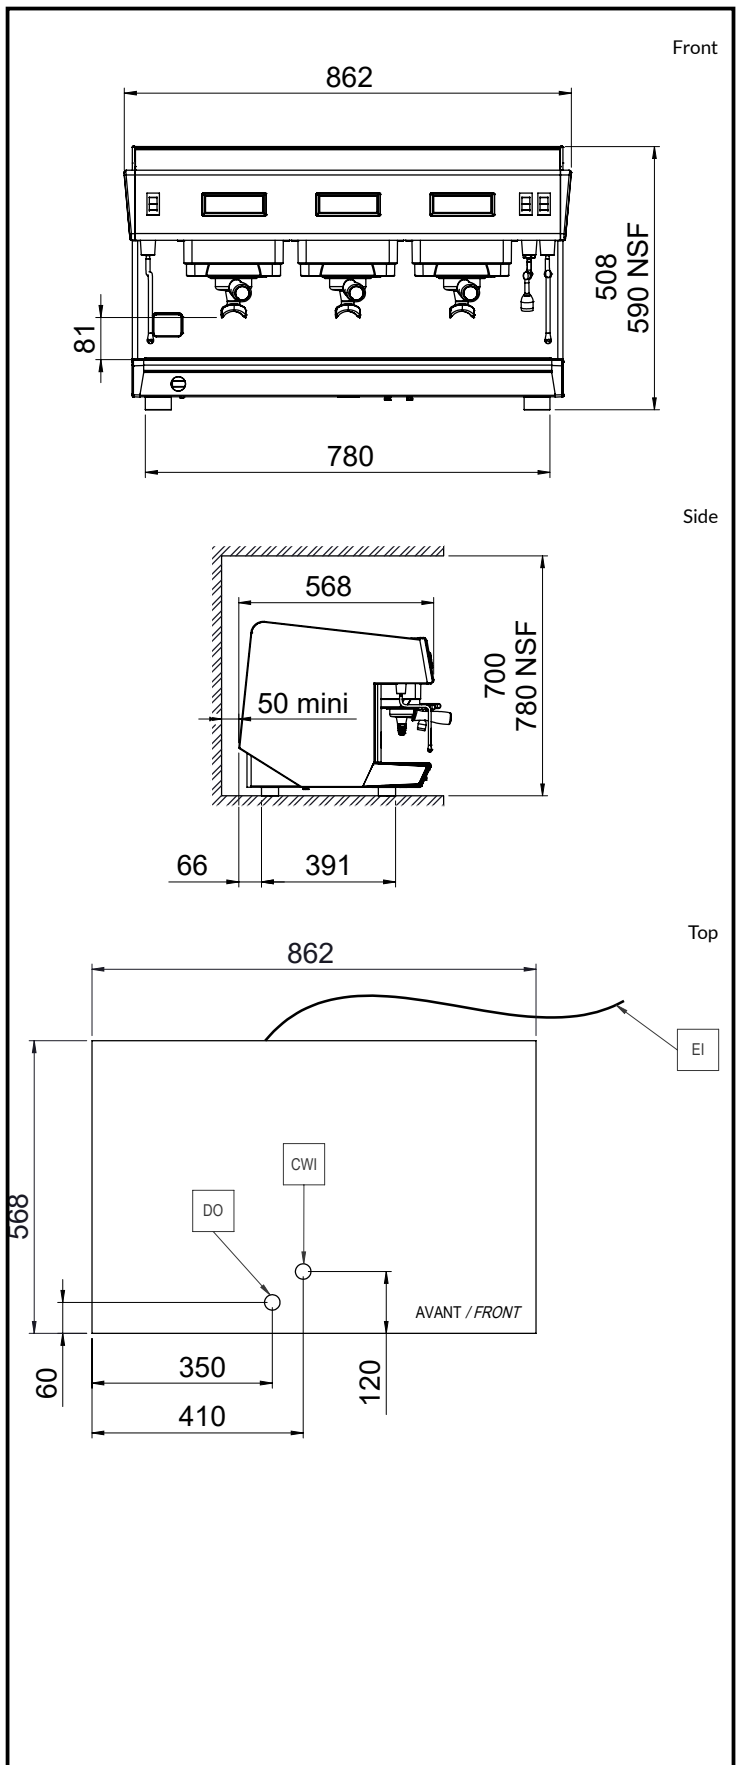

5 / 60 °C

Key Information:

External dimensions,

Width: 862 mm

External dimensions,

Depth: 568 mm

External dimensions,

Height: 580 mm

Net weight: 76 kg

Shipping volume: 0.8 m³

Sustainability

Current consumption: 7.2 Amps

Certifications

The company reserves the right to make modifications to the products without prior notice. All information correct at time of printing.